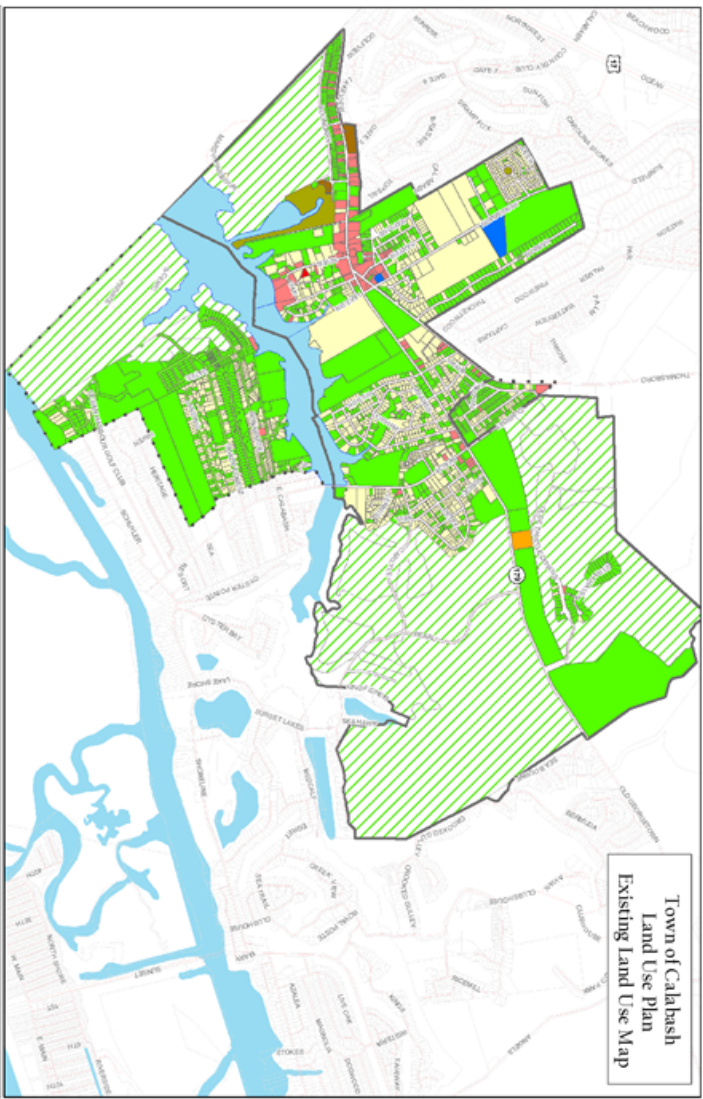

Town of Calhoun
Land Use Plan
Existing Land Use Map

Map prepared by
Carter County Council of Governments
4400 Harbour Drive
Wilmington, NC 28403
(910) 353-1800

Map
Scale
0 0.25 0.5 0.75 1.0
Miles

Legend

	Coastal Tree Line		Commercial		Residential
	Coastal ETJ		Call Center		Residential MP
	Historic District		Government		Residential Common Area
	Historic District		Historical Region		Undeveloped
	Coastal ETJ		Coastal ETJ		Coastal ETJ